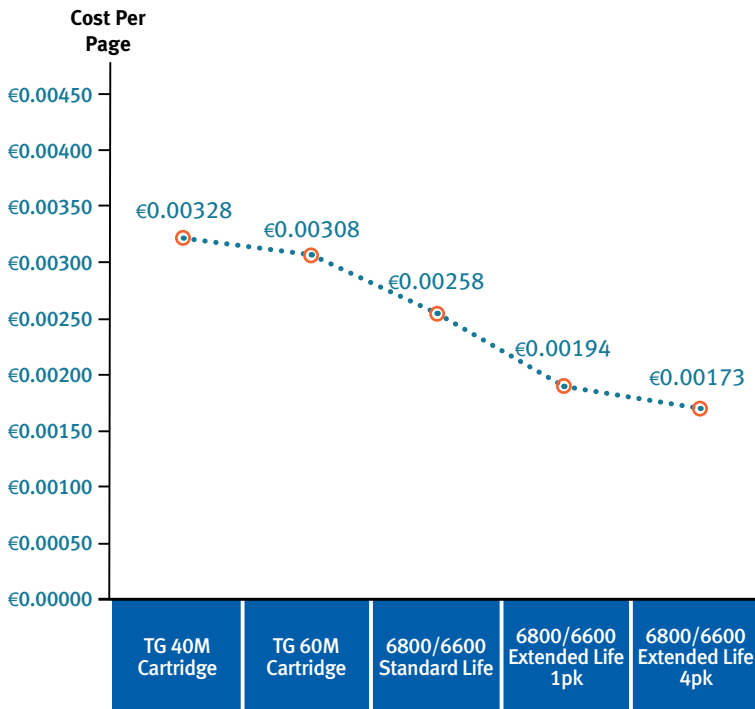

STANDARD LIFE CARTRIDGE = Lowest cost per purchase for customers with a restrictive budget. Available in a single pack. This ribbon cartridge fits all 6800/6600 printer models.

EXTENDED LIFE CARTRIDGE = For customers seeking a lower operating cost per page. Available in a single and four pack for greatest cost savings. This ribbon cartridge fits all 6800/6600 models, except the 500 line per minute models.

Cost Per Page Comparison*