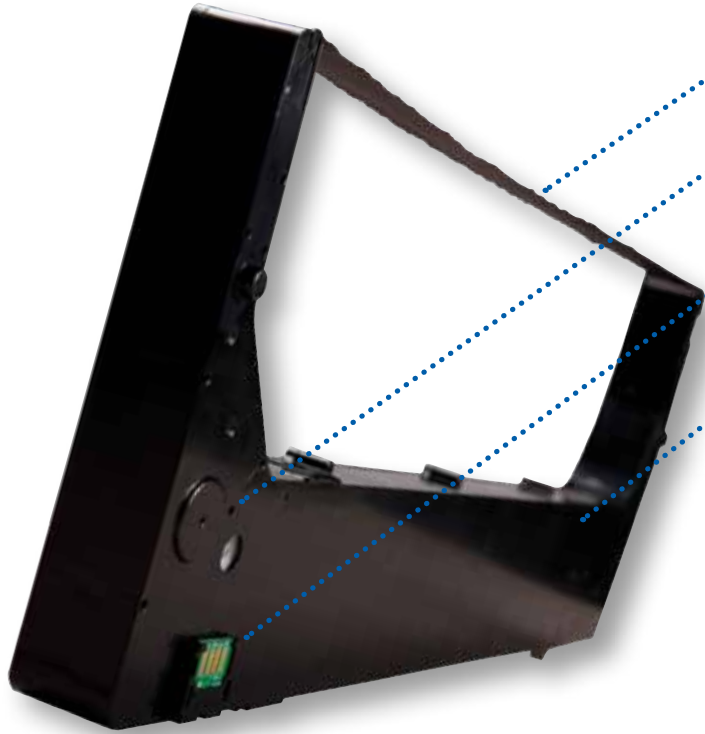

TallyGenicom 6800/6600 Consumables

The TallyGenicom Cartridge Series of Line Matrix Printers provides a flexible design, adaptable functionality and manageable savings including the lowest cost for consumables and total cost of ownership.

- +** LONGER LASTING INK = Fewer ribbon changes yield more productivity and contribute to a lower cost of ownership.
- +** LEADING EDGE RIBBON TECHNOLOGY = Less IT interventions and less downtime, delivered by a patented feature only available with genuine TallyGenicom consumables.
- +** EMBEDDED MICROCHIP = Gives you precise, integrated control over ribbon life, print quality and most importantly, operating costs. Prevents interruptions during longer print runs.
- +** COMPACT CARTRIDGE DESIGN = A more efficient use of materials contributes to less shipping, packaging and storage costs.
- +** BACKWARDS COMPATIBILITY = Ribbon cartridges for the 6800 are backwards compatible with 6600 printers for reduced inventory management cost and simplified ordering.
- +** ENVIRONMENTAL ADVANTAGE = Line matrix consumables are inherently greener than serial or laser printer consumables, with a significantly better environmental coefficient achieved by using less cartridges and less shipping materials.

UP TO 30% IMPROVEMENT IN CONSUMABLE COST PER PAGE The redesigned ribbon cartridge does more with less, yielding a longer print life than the previous generation. Plus, a reduction in packaging produces a 20% reduction in shipping weight, resulting in lower costs and less landfill. And compared to laser technology, line matrix offers far better environmental advantages.