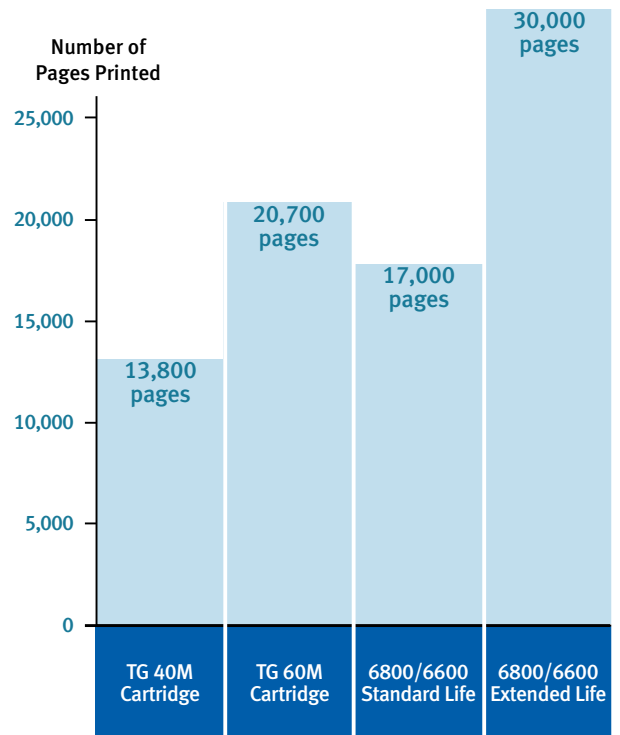

Page Yield Per Cartridge*

* Cost Per Page Comparison and Page Yield Per Cartridge based on ISO LSA Page, 8.5" x 11" letter-size, approximately 5% page coverage.