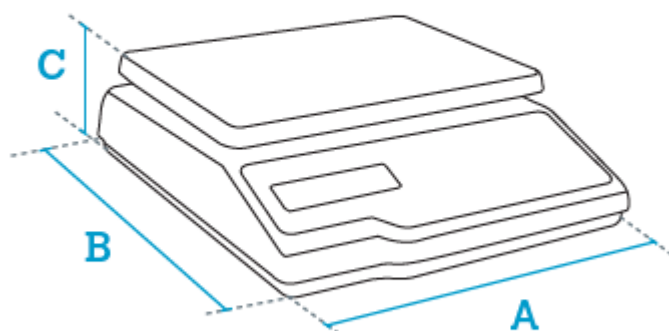

COUNTER SCALES G-305 SERIES

Weight only scales without printer, with RS-232 communications
for PC or cash drawer connection.

INFORMATION

SEGMENTS
LCD DISPLAY

RS-232

INTERNAL RECHAR.
BATTERY
IN G-305 B

M
METROLOGICAL
VERIFICATION
OPTIONAL (EU)

Data in mm

A 320

B 400

C 116

Plate dimensions: L303 x W233 mm

MAIN CHARACTERISTICS

- **Industrial weight only scale without printer.**
- **Valid for legal metrology.**

- **G-305 B battery:**
 - Up to 120 hours' runtime, depending on conditions of use (without backlit).

FORMAT

- **Flat.**

CONSTRUCTION

- **Structure:**
 - ABS plastic housing.
- **Console:**
 - Keypad with 5-keys and backlit LCD display of 4 digits.
- **Plate:**
 - Type: Flat.
 - Material: Stainless steel.