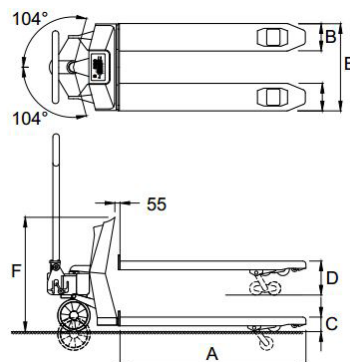

Top quality

Advanced functions

RAVAS PERFORMANCE LINE

RAVAS

FUNCTIONS

- Automatic and manual zero correction
- Gross/net weighing
- Automatic and manual tare
- Totalling with sequence number
- Code entry (5-digit)
- RS232 port for connection with printer
- Extra port for Bluetooth option board
- Bluetooth 4.0 for RAVAS WeightsApp
- Internal clock
- Error messages in display
- Automatic switch-of after 30 minutes of non-use
- kg/lb toggle

STANDARD SPECIFICATIONS

- Weighing capacity 2.000 kg
- Graduation multirange:
 - 0 - 200 kg: graduation 0,2 kg
 - 200 - 500 kg: graduation 0,5 kg
 - 500 - 2.000 kg: graduation 1 kg
- Max. tolerance 0,1% of the load lifted
- Display LCD, digit height 18 mm, backlight
- Keypad 5 function keys, on/of key
- Protection class load cells IP67, indicator IP65
- Battery 12Vdc/1.2Ah, exchangeable; battery charger included (lead-acid)
- Battery life 30 hours, low battery indication in display
- Charger 230V/12Vdc - 300 mA
- Charging time approximately 6 hours
- Steering wheels rubber
- Loading wheels polyurethane, tandem
- Colour red (RAL 3000), epoxy painted
- Own weight 120 kg
- Pump quick lift

DIMENSIONS IN MM

A	Fork length	1150
B	Fork width	180
C	Minimum fork height	90
	Space underneath fork	22
D	Maximum fork height	210
	Lifting height	120
E	Width over forks	555
F	Height to top indicator	800
	Tolerance +/- 3 mm	